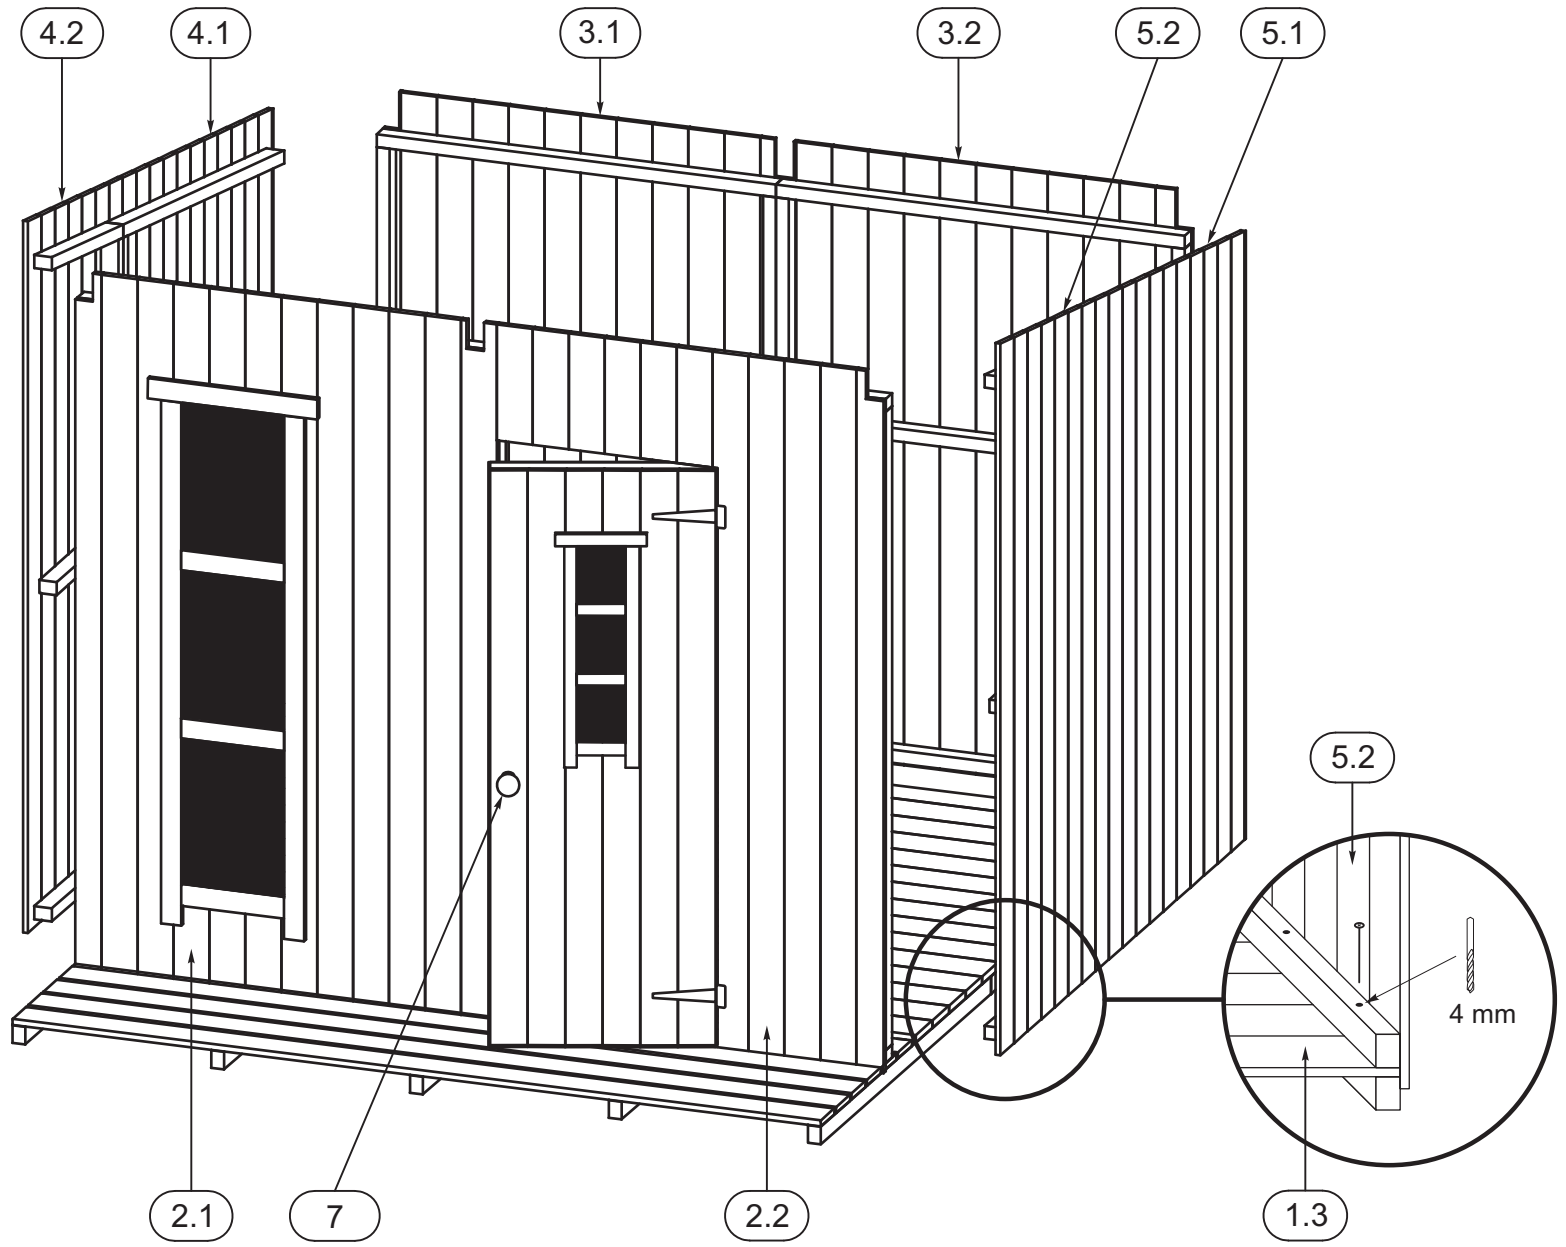

Children's Playhouse

184 × 205 × 225 cm
Art. 2155

Manufacturer:
BALTIC FENCE LLC
Kaare 35, 72213 Türi
Estonia
tel: +372 385 7184
info@balticfence.ee
www.balticfence.eu

A

B

C**D****E**

F

G