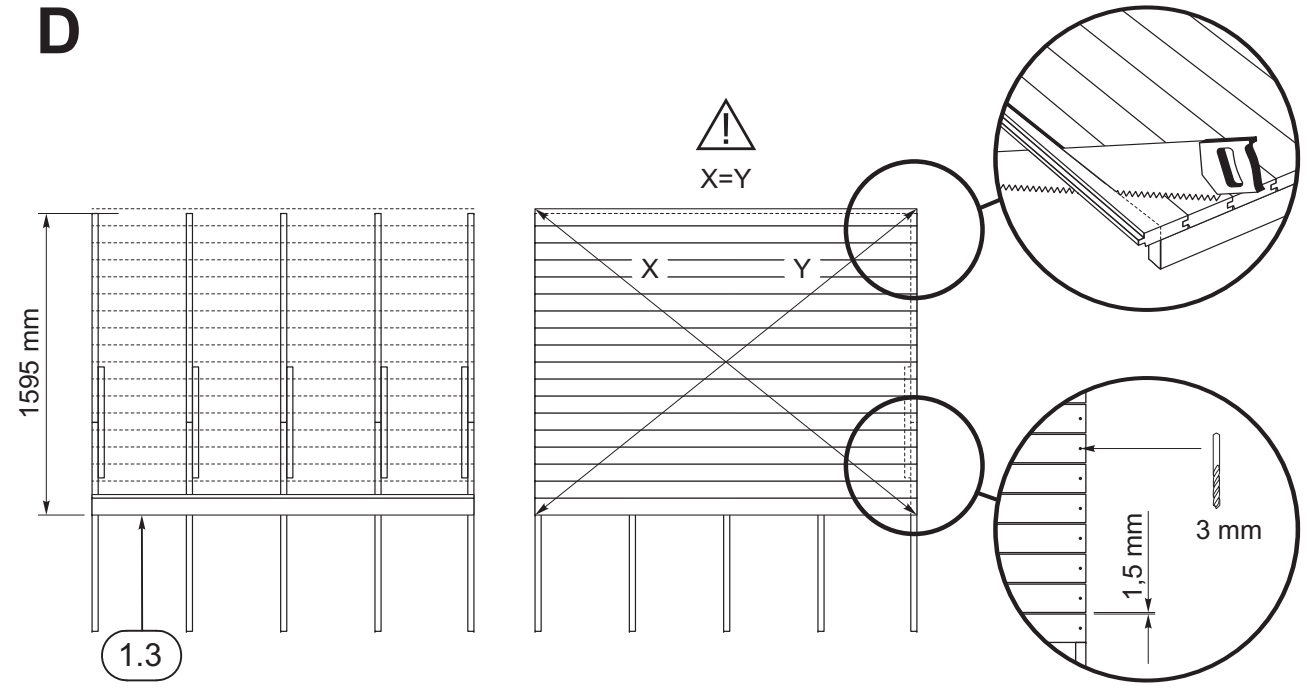

Children's Playhouse

184 × 205 × 225 cm
Art. 2155

Manufacturer:
BALTIC FENCE LLC
Kaare 35, 72213 Türi
Estonia
tel: +372 385 7184
info@balticfence.ee
www.balticfence.eu

A

B

C**D****E**

F

G