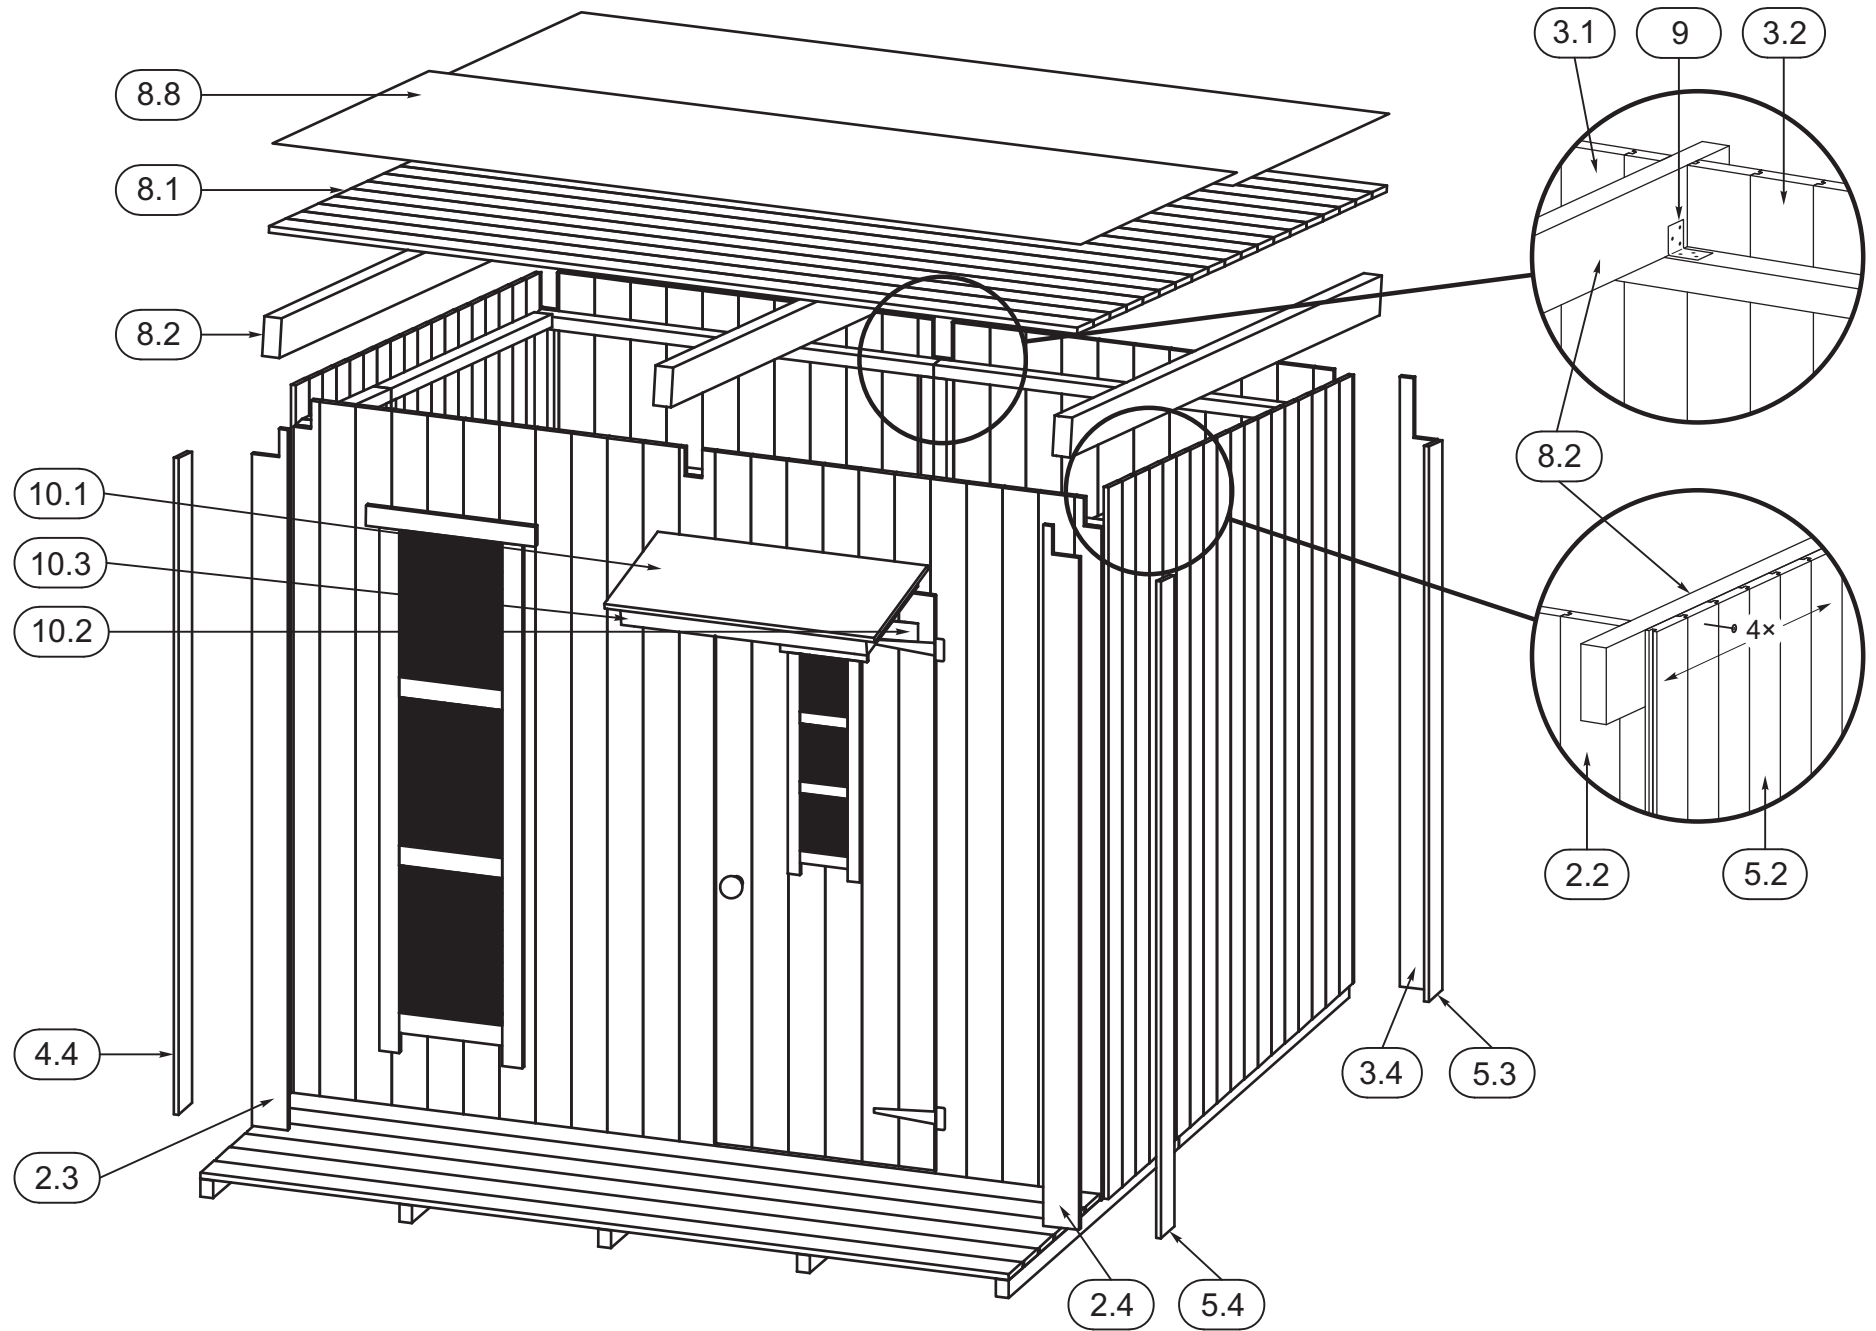

Children's Playhouse

184 × 205 × 225 cm
Art. 2155

Manufacturer:
BALTIC FENCE LLC
Kaare 35, 72213 Türi
Estonia
tel: +372 385 7184
info@balticfence.ee
www.balticfence.eu

A

B

C**D****E**

F

G