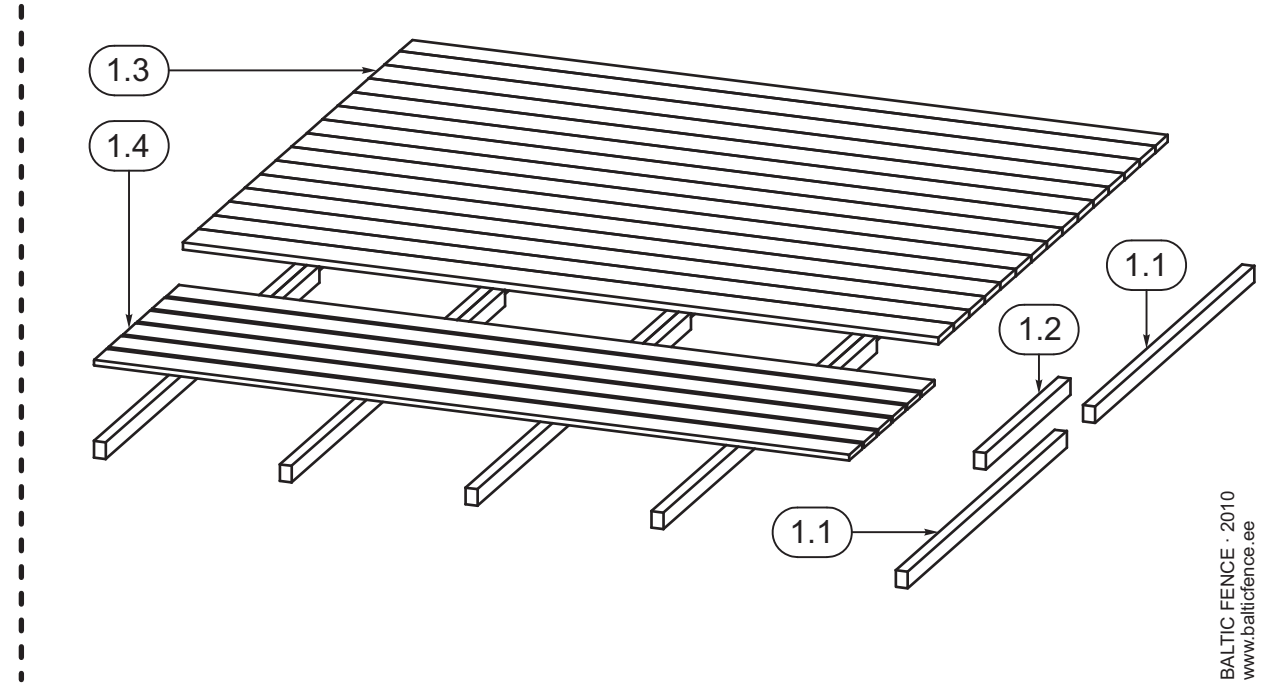

Children's Playhouse

184 × 205 × 225 cm
Art. 2155

Manufacturer:
BALTIC FENCE LLC
Kaare 35, 72213 Türi
Estonia
tel: +372 385 7184
info@balticfence.ee
www.balticfence.eu

A

B

C**D****E**

F

G