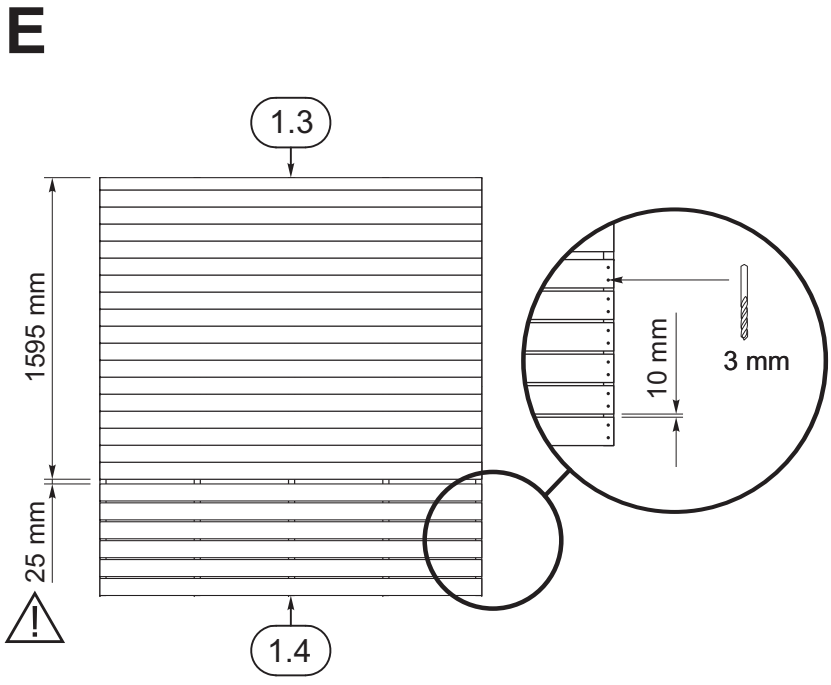

Children's Playhouse

184 × 205 × 225 cm
Art. 2155

Manufacturer:
BALTIC FENCE LLC
Kaare 35, 72213 Türi
Estonia
tel: +372 385 7184
info@balticfence.ee
www.balticfence.eu

A

B

C**D****E**

F

G