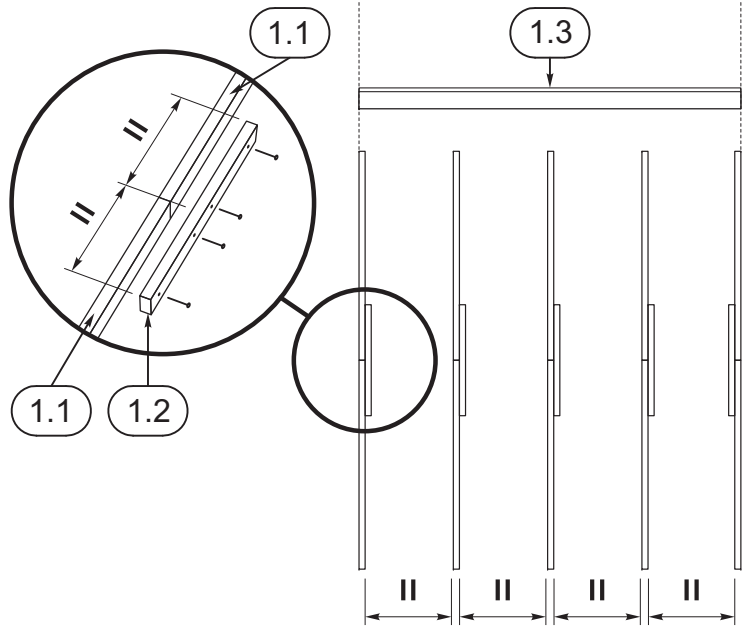

Children's Playhouse

184 × 205 × 225 cm
Art. 2155

Manufacturer:
BALTIC FENCE LLC
Kaare 35, 72213 Türi
Estonia
tel: +372 385 7184
info@balticfence.ee
www.balticfence.eu

A

B

C**D****E**

F

G