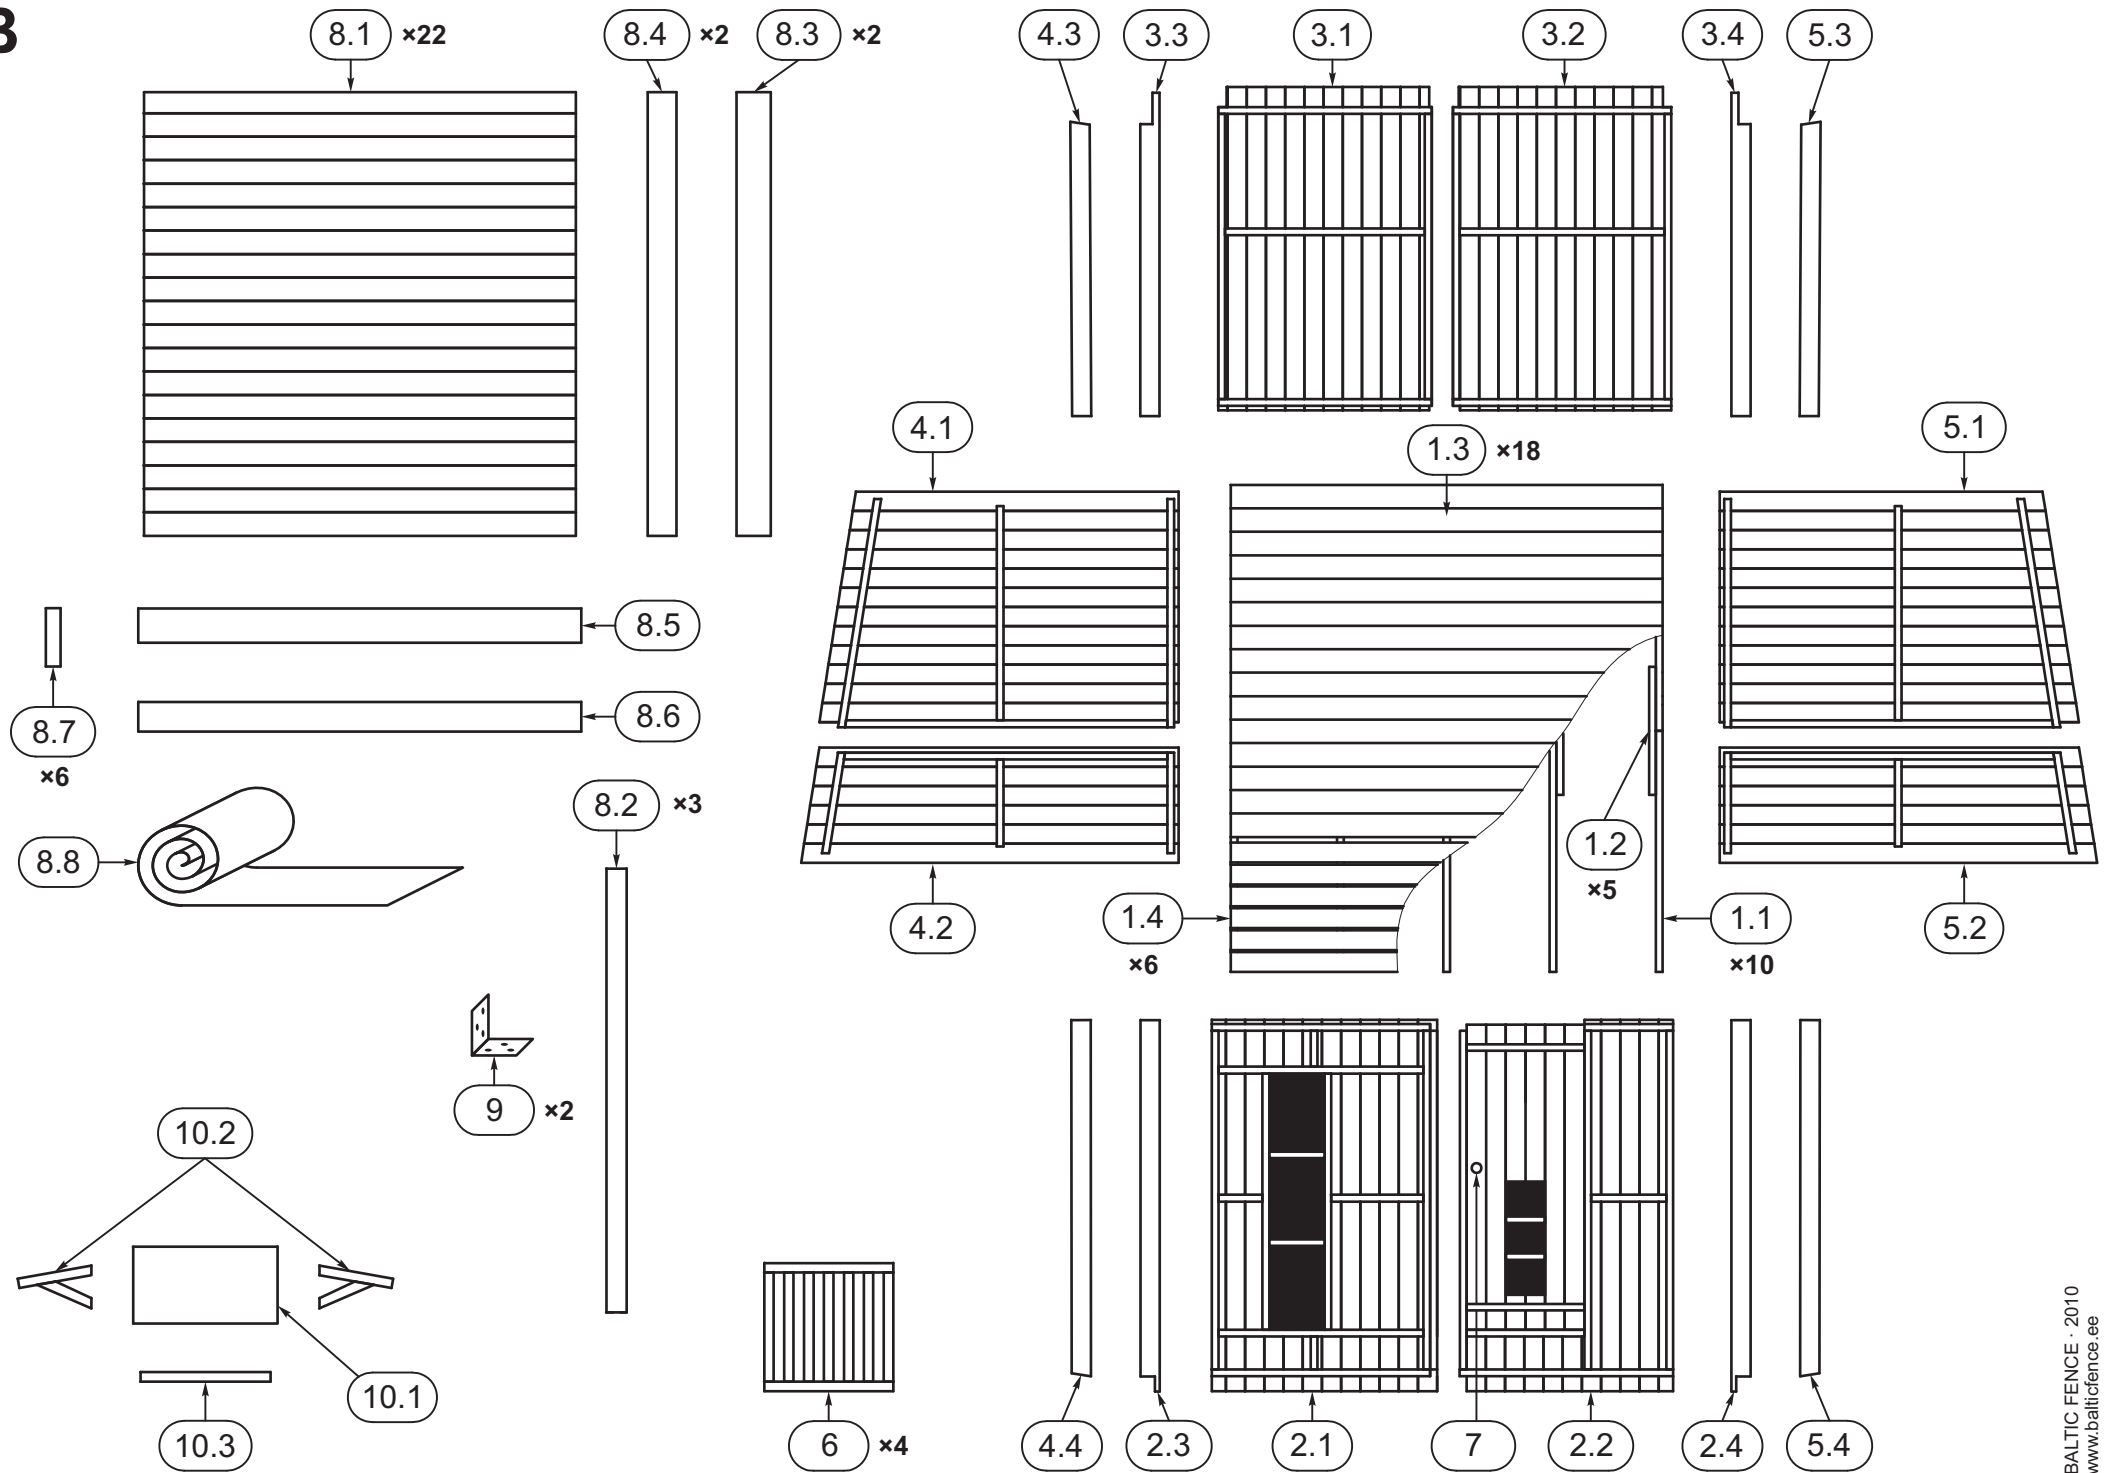

Children's Playhouse

184 × 205 × 225 cm
Art. 2155

Manufacturer:
BALTIC FENCE LLC
Kaare 35, 72213 Türi
Estonia
tel: +372 385 7184
info@balticfence.ee
www.balticfence.eu

A

B

C**D****E**

F

G