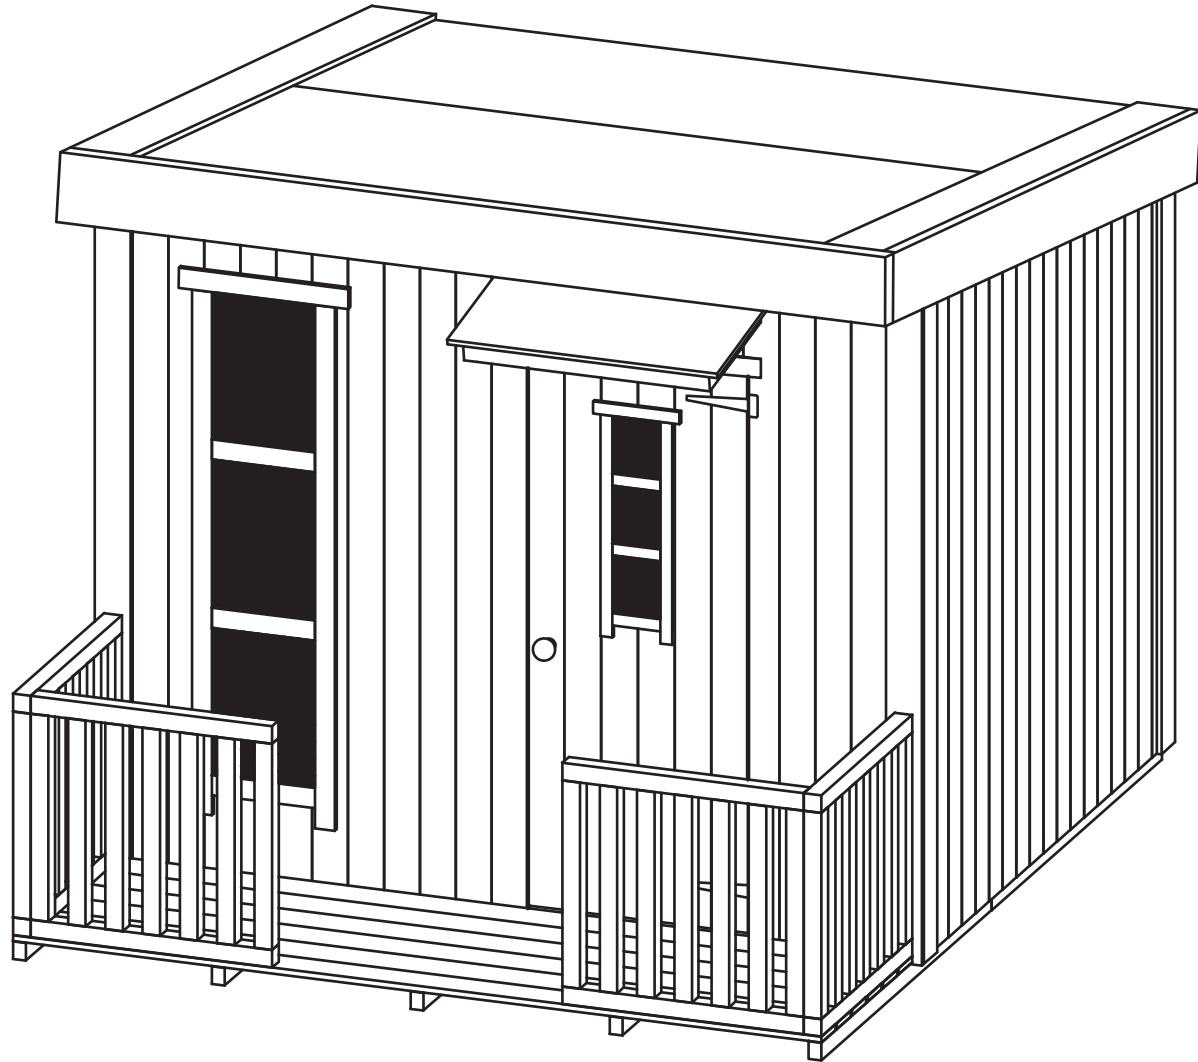

Children's Playhouse

184 × 205 × 225 cm
Art. 2155

Manufacturer:
BALTIC FENCE LLC
Kaare 35, 72213 Türi
Estonia
tel: +372 385 7184
info@balticfence.ee
www.balticfence.eu

A

B

C**D****E**

F

G