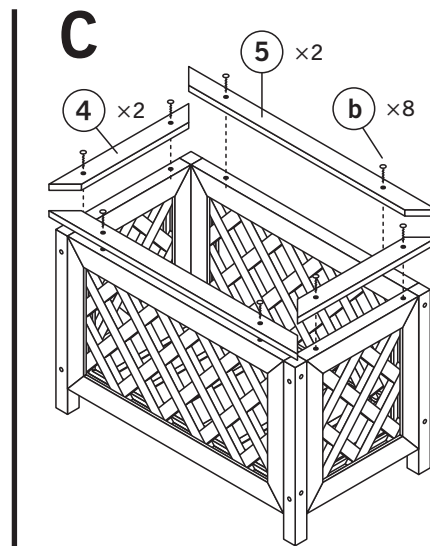

Planter Box

39 × 69 × 37 cm
Art 1170

Manufacturer:
BALTIC FENCE LLC
Kaare 35, 72213 Türi
Estonia
tel: +372 385 7184
info@balticfence.ee
www.balticfence.eu

Planter Box

39 × 69 × 37 cm
Art 1170

Manufacturer:
BALTIC FENCE OÜ
Kaare 35, 72210 Türi
Estonia
tel: +372 385 7184
info@balticfence.ee
www.balticfence.ee