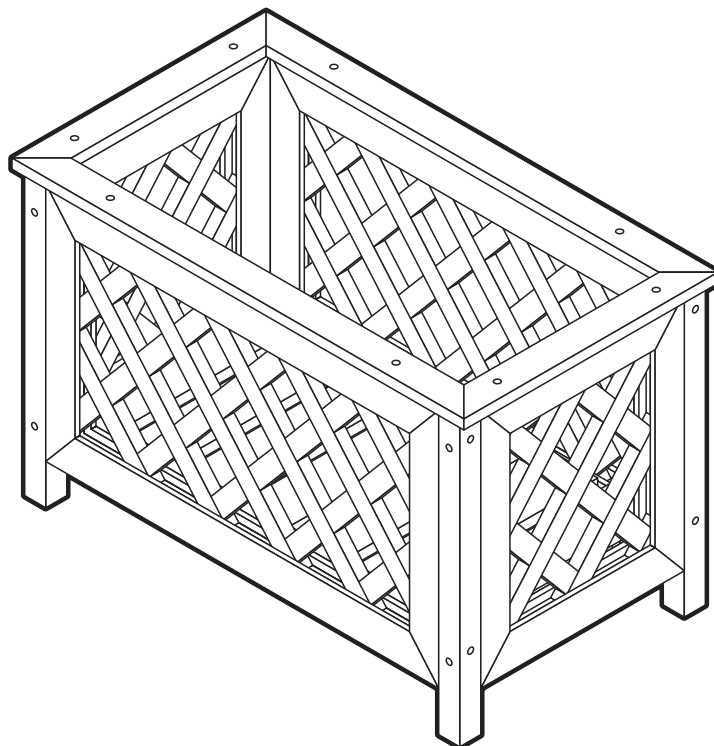

Planter Box

39 × 69 × 37 cm
Art 1170

Manufacturer:
BALTIC FENCE LLC
Kaare 35, 72213 Türi
Estonia
tel: +372 385 7184
info@balticfence.ee
www.balticfence.eu

Planter Box

39 × 69 × 37 cm
Art 1170

Manufacturer:
BALTIC FENCE OÜ
Kaare 35, 72210 Türi
Estonia
tel: +372 385 7184
info@balticfence.ee
www.balticfence.ee