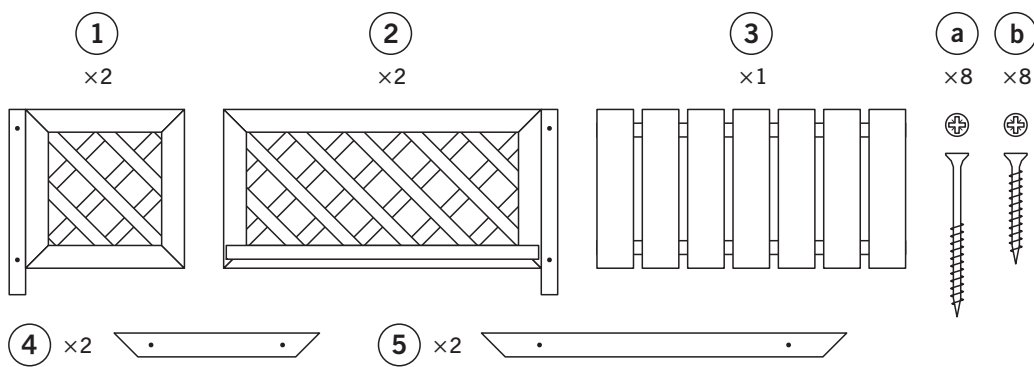

Planter Box

39 × 69 × 37 cm
Art 1170

Manufacturer:
BALTIC FENCE LLC
Kaare 35, 72213 Türi
Estonia
tel: +372 385 7184
info@balticfence.ee
www.balticfence.eu

Planter Box

39 × 69 × 37 cm
Art 1170

Manufacturer:
BALTIC FENCE OÜ
Kaare 35, 72210 Türi
Estonia
tel: +372 385 7184
info@balticfence.ee
www.balticfence.ee