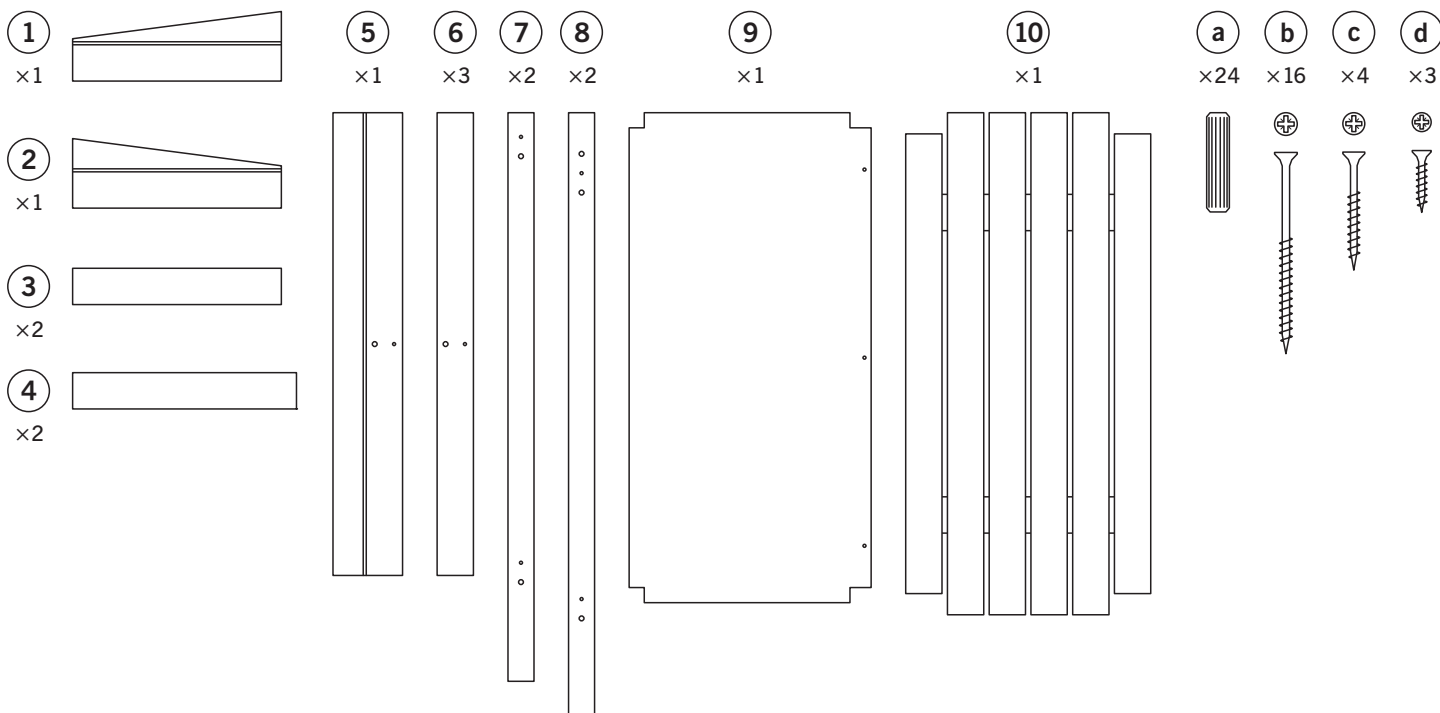

# Heavy Duty Potting Table

with film-faced plywood waterproof tabletop

Self-assembly kit

43 × 86 × 100 cm  
Art 10030

Manufacturer:  
BALTIC FENCE LLC  
Kaare 35, 72213 Türi  
Estonia  
tel: +372 385 7184  
info@balticfence.ee  
www.balticfence.eu