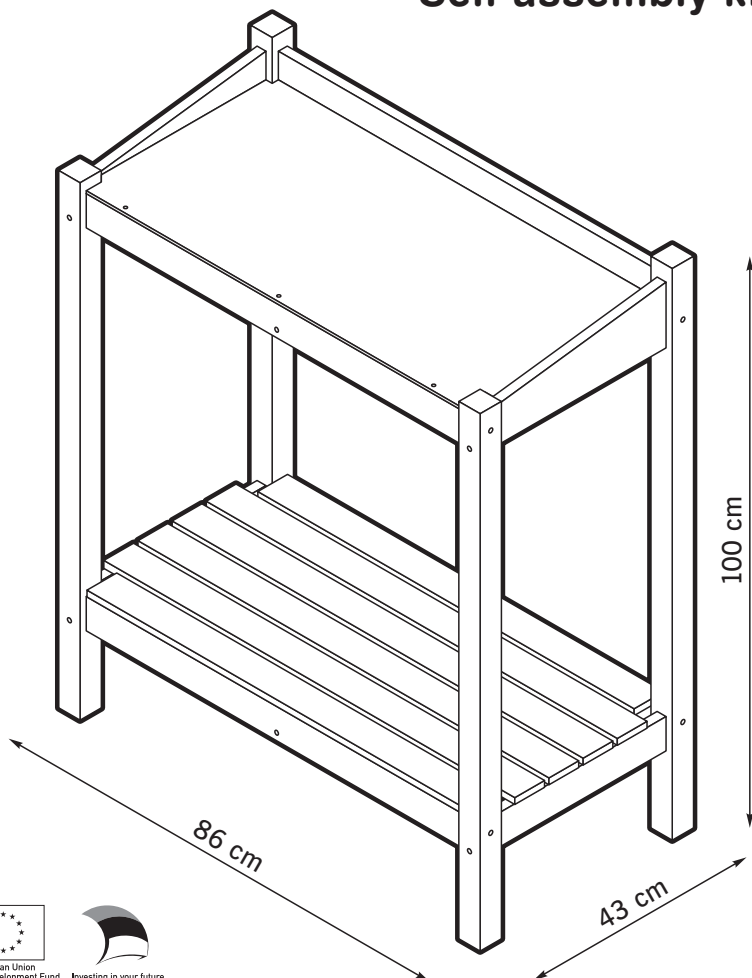

# Heavy Duty Potting Table

with film-faced plywood waterproof tabletop

Self-assembly kit

43 × 86 × 100 cm  
Art 10030

Manufacturer:  
BALTIC FENCE LLC  
Kaare 35, 72213 Türi  
Estonia  
tel: +372 385 7184  
info@balticfence.ee  
www.balticfence.eu